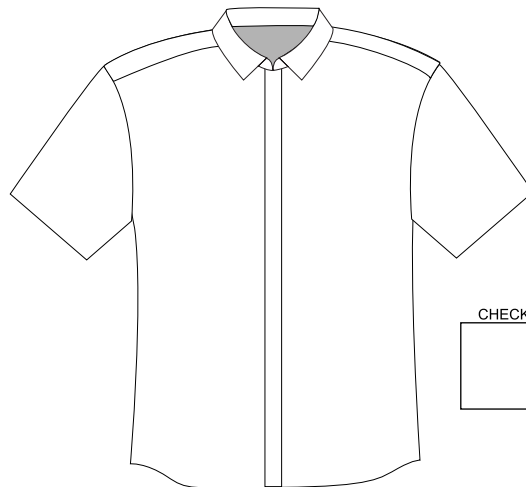

CUSTOM CREW SHIRT WORKSHEET

CUSTOM SHIRT OPTIONS

QUARTER ZIP FRONT

CHECK

HIDDEN SNAP FRONT

CHECK

CHOOSE ONE

COLLAR

CHECK

TRADITIONAL COLLAR

CHOOSE ONE

CHECK

BANDED COLLAR

POCKET

CHECK

WELT POCKET