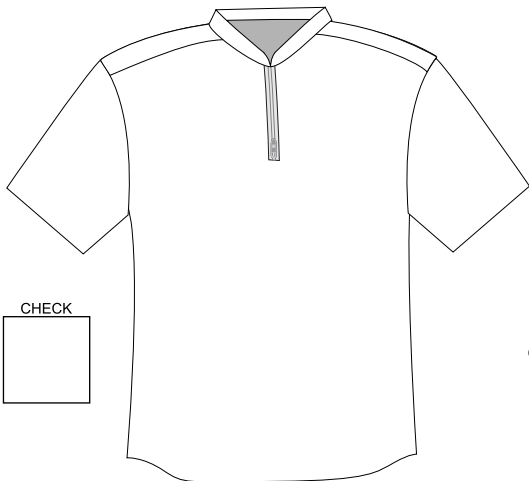

CUSTOM CREW SHIRT WORKSHEET

CUSTOM SHIRT OPTIONS

QUARTER ZIP FRONT

CHECK

HIDDEN SNAP FRONT

CHECK

CHOOSE ONE

COLLAR

CHECK

TRADITIONAL COLLAR

CHOOSE ONE

CHECK

BANDED COLLAR

POCKET

CHECK

WELT POCKET